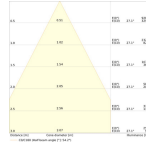

Specifications Ledvance Downlight Comfort Dali UGR19 18W 2160lm

[View Product](#)

General Information

SKU	255056
EAN	4099854491108
Brand	Ledvance
Manufacturer Name	DL CMFT DA D150 P 18W MS 940 U19 WTLEDV
Any Lamp all-in warranty	5 Years
Average Lifetime (h)	100000

Technical Information

Emergency Lighting	No Emergency Unit
Tiltable	No
Technology	LED Integrated
Replaces (Watt)	2x18
Wattage	18
Voltage (V)	220-240
Dimmable	Dimmable with Dali
Colour Code	930 Warm White
Colour temperature (Kelvin)	3000 Warm White
Colour Rendering (Ra)	90-99
Colour of Light	White
Light colour options	Single Color