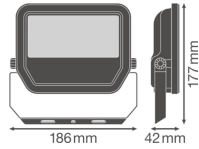

Specifications Ledvance LED Floodlight GEN 3 White 30W 3600lm 100D - 840 Cool White | IP65 - Symmetrical