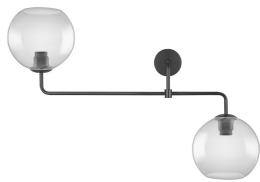

## Specifications Ledvance Spot double Vintage 1906 Globe Glass Smoke | E27

[View Product](#)

### General Information

SKU	235520
EAN	4058075216822
Brand	Ledvance
Manufacturer Name	1906 GLOBE DOUBLE 800X270X500 G SM
Any Lamp all-in warranty	5 Years

### Technical Information

Cap / Base	E27 (Edison screw)
Technology	Fixture with Socket
Voltage (V)	220-240
Dimmable	Not Dimmable
Including bulb	No
Amount of bulbs required	2
Maximum Wattage Rating	40
Mounting Method	Ceiling
Product Type Category	Decorative Lighting with Socket

## Dimensions

---

Width (mm)	800
Height (mm)	516
Diameter (mm)	200