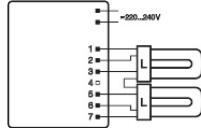

Specifications Osram QT-M
2X26-42/220-240 S

[View Product](#)

General

Full box quantity 20

General Information

SKU	200310
EAN	4008321110022
Brand	Osram
Manufacturer Name	QT-M 2X26-42/220-240 S UNV1

Technical Information

Technology	Accessory
Maximum Wattage Rating	42
Dimmable	Not Dimmable
Product Type Category	Accessory - Fluorescent Ballast

Lamp Information

Series **QUICKTRONIC**

Why Any-lamp?

Order from the **largest lighting specialist** in Europe **Customised** quotation